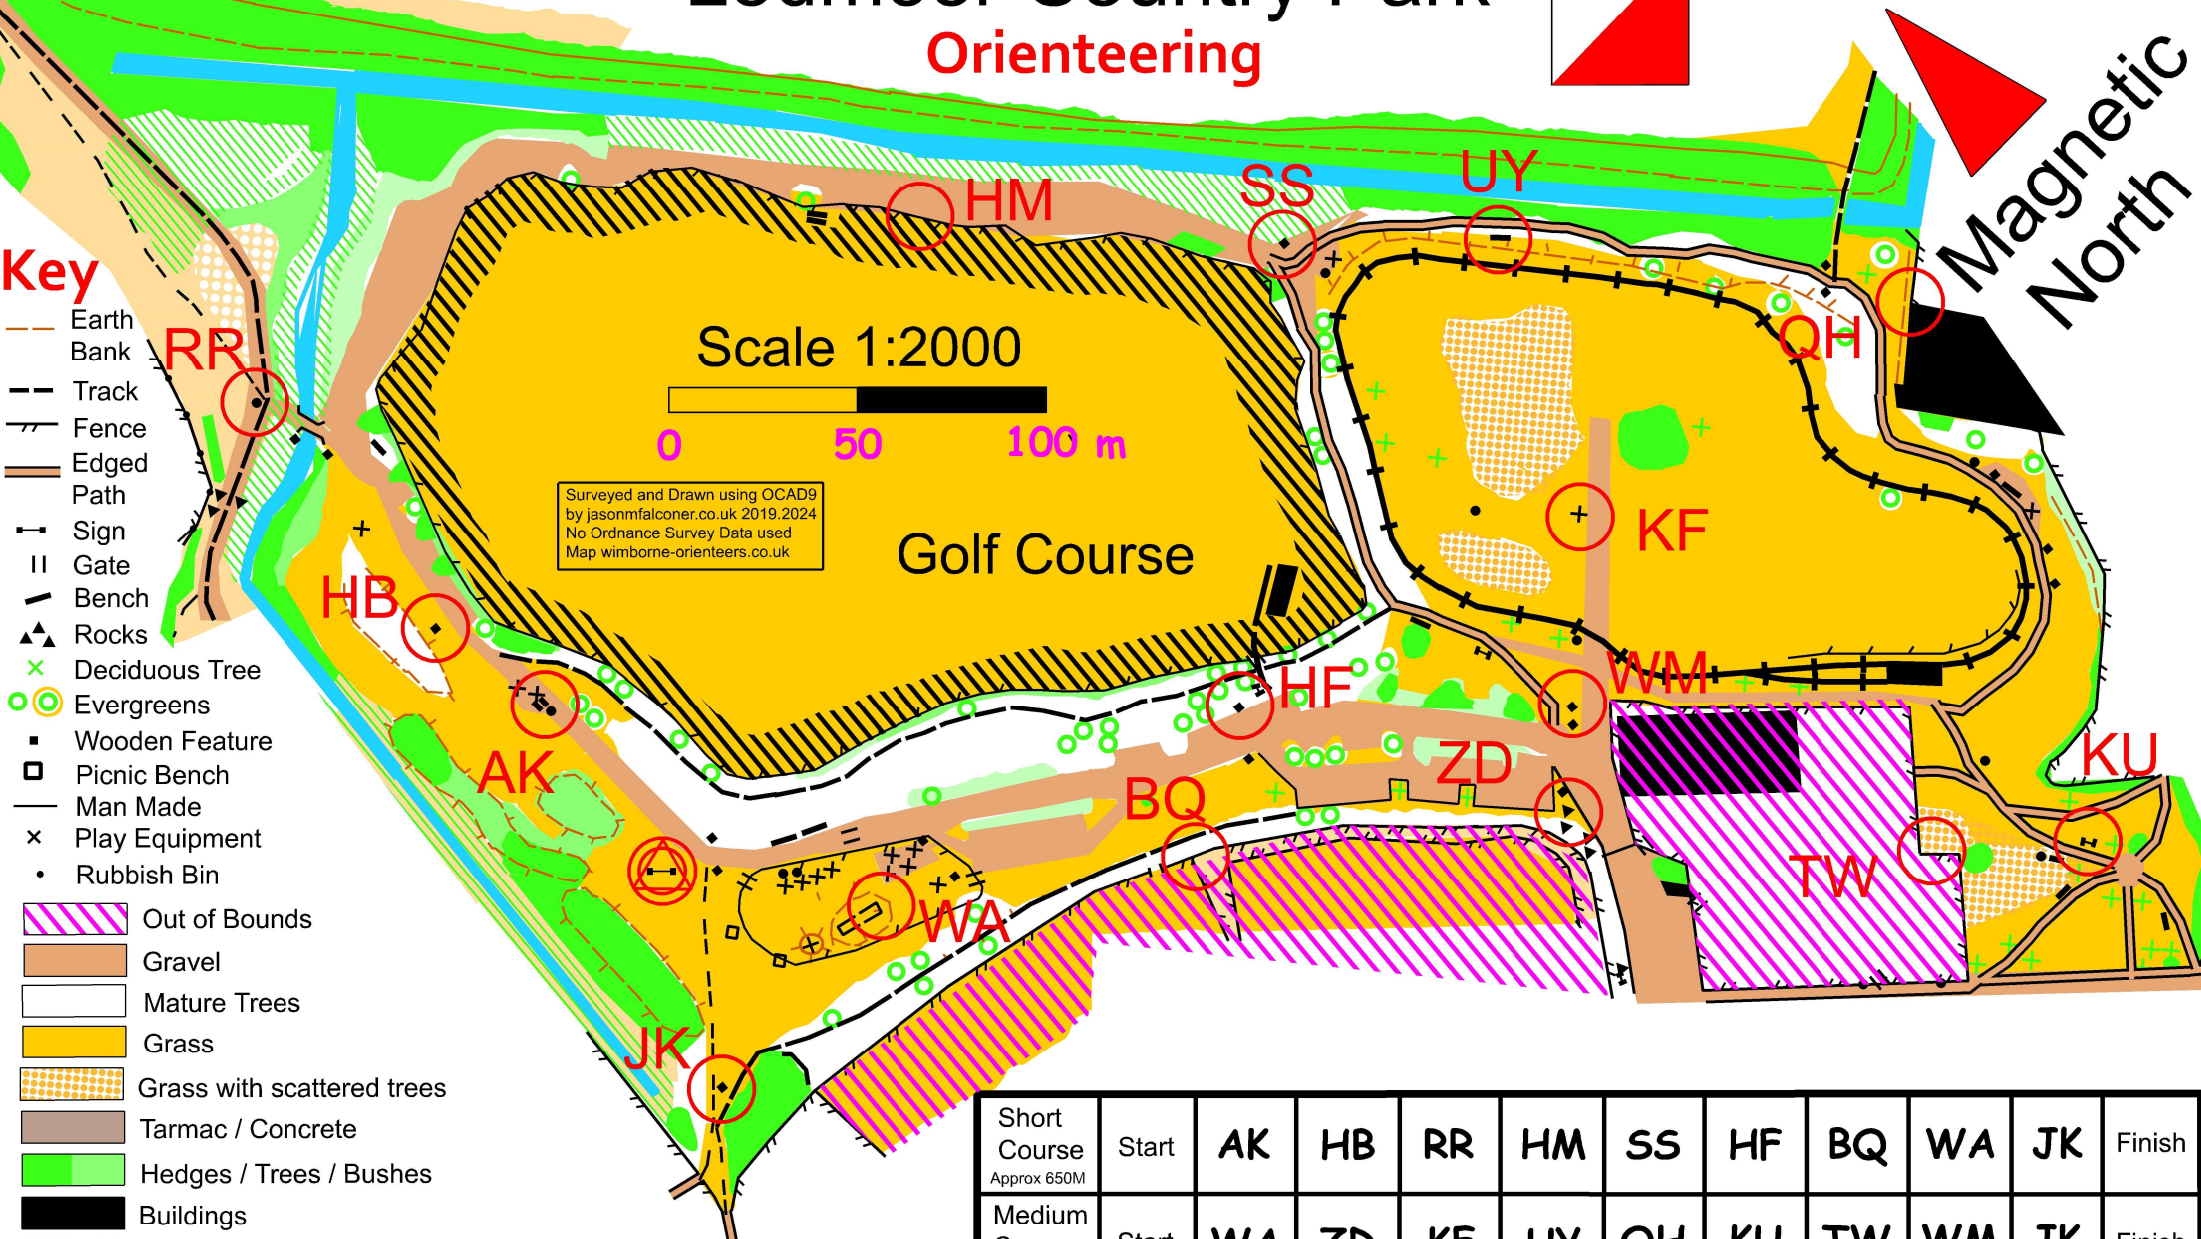

## Orienteering

- ### Key
- Earth Bank
  - Track
  - Fence
  - Edged Path
  - Sign
  - Gate
  - Bench
  - Rocks
  - Deciduous Tree
  - Evergreens
  - Wooden Feature
  - Picnic Bench
  - Man Made
  - Play Equipment
  - Rubbish Bin
  - Out of Bounds
  - Gravel
  - Mature Trees
  - Grass
  - Grass with scattered trees
  - Tarmac / Concrete
  - Hedges / Trees / Bushes
  - Buildings
  - Undergrowth
  - Flowerbed
  - Rough Open

Scale 1:2000

Surveyed and Drawn using OCAD9  
by jasonmfalconer.co.uk 2019.2024  
No Ordnance Survey Data used  
Map wimbome-orienters.co.uk

Golf Course

Short Course Approx 650M	Start	AK	HB	RR	HM	SS	HF	BQ	WA	JK	Finish
Medium Course Approx 850M	Start	WA	ZD	KF	UY	QH	KU	TW	WM	JK	Finish
Score Course Find them All!	Start	ALL 16 ANY ORDER					Finish				

Orienteer with map and smartphone- Download MapRun (FREE APP) to your phone. Select 'Events near me' which locates you by GPS. Choose Lodmoor FYW, Short line, Medium line or Score, then 'Go to Start' to begin